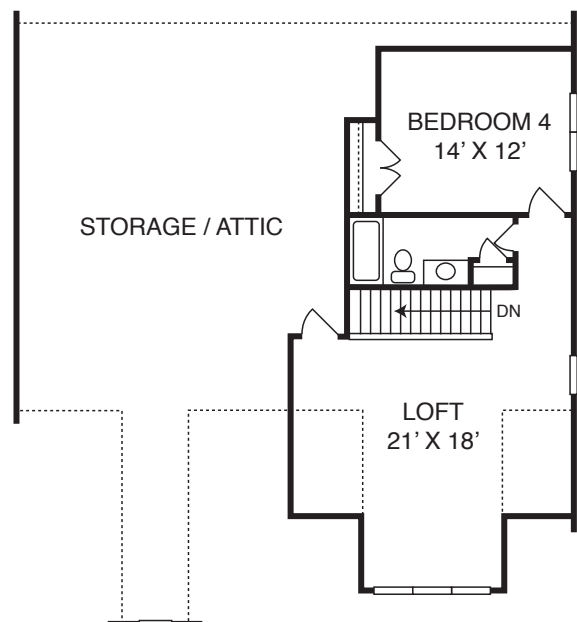

MEADOW BLUFFS

The Longleaf | 2,520

CORNERSTONE RESIDENTIAL

First Floor Master | 3 First Floor Bedrooms | 4 Bedrooms | Plus Loft | 3 Baths

919-460-7880 | MeadowBluffs.com