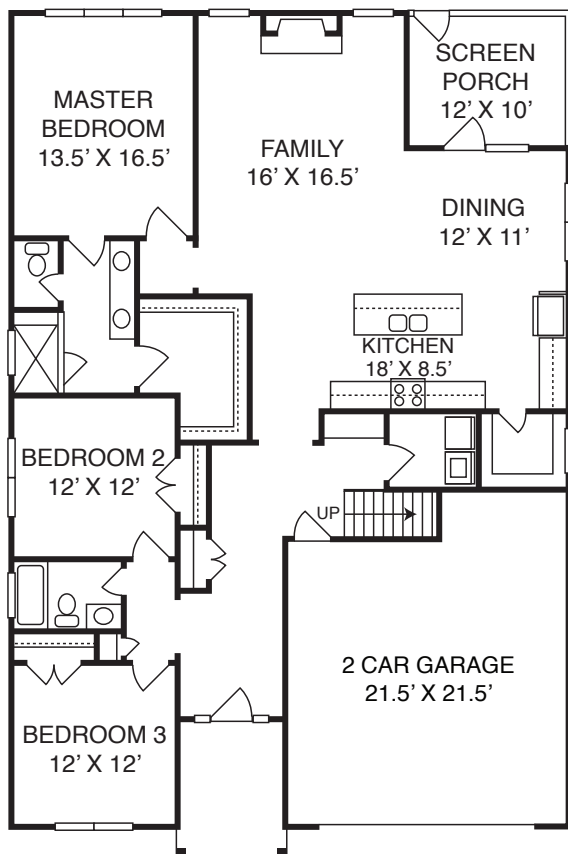

MEADOW BLUFFS

The Longleaf | 2,520

CORNERSTONE RESIDENTIAL

First Floor Master | 3 First Floor Bedrooms | 4 Bedrooms | Plus Loft | 3 Baths

919-460-7880 | MeadowBluffs.com