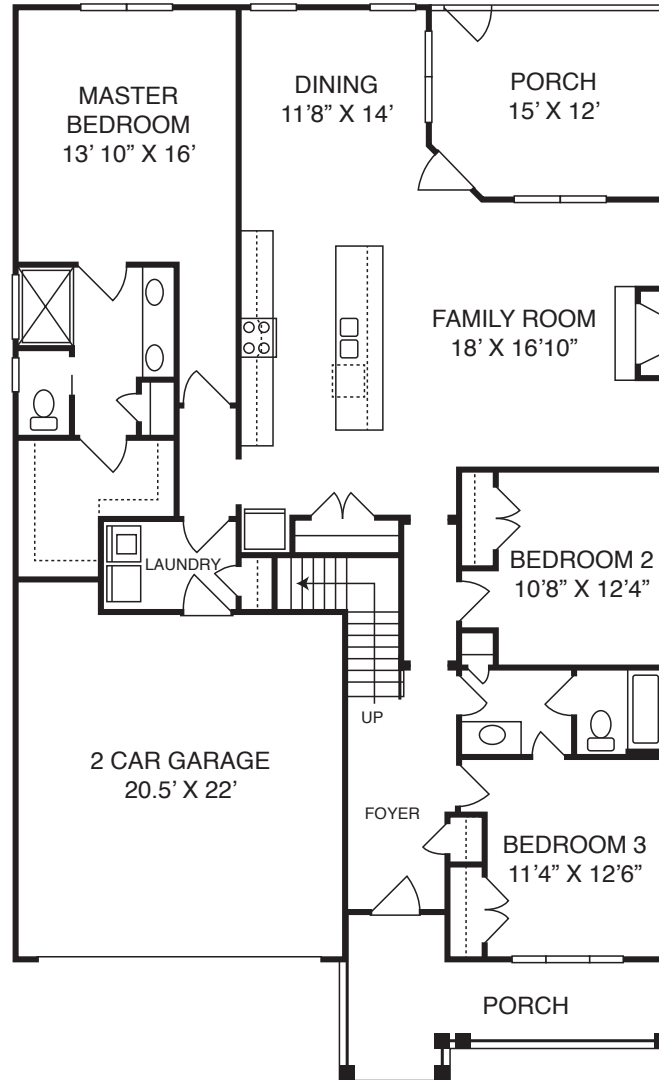

919-460-7880 | MeadowBluffs.com