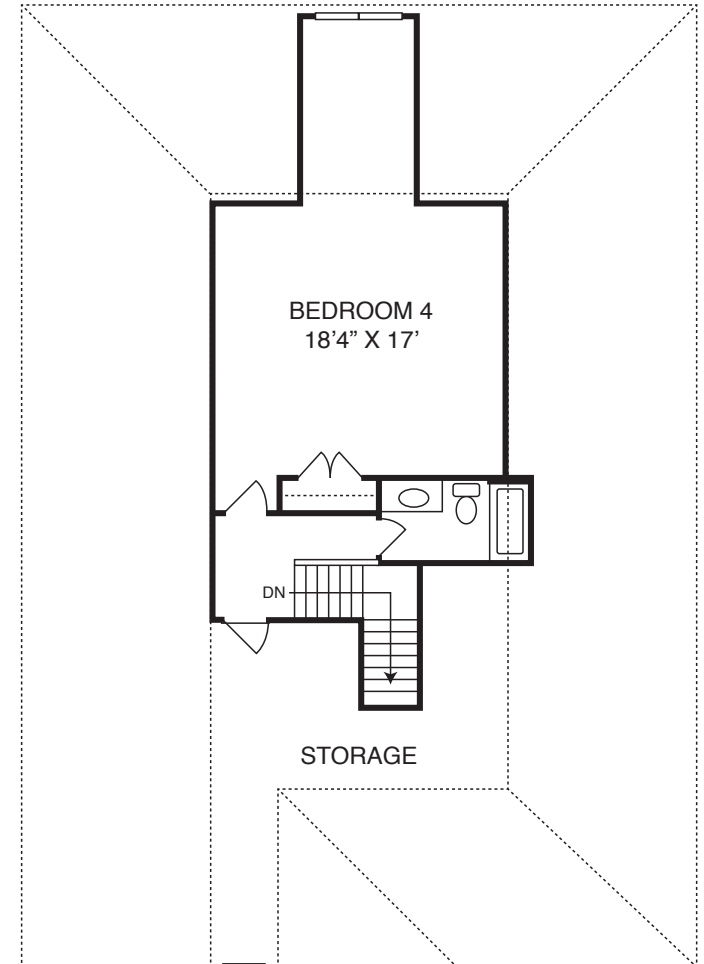

919-460-7880 | MeadowBluffs.com